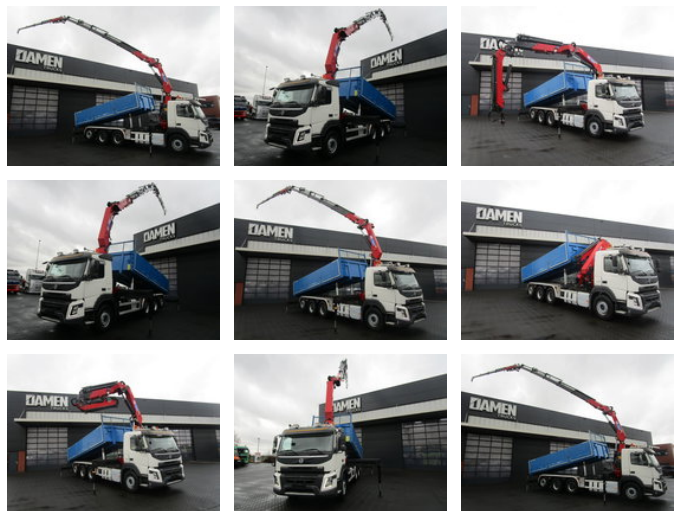

Volvo FMX 460 8x4 Euro 6 HMF 3220-K5 + JIB FJ 1000-K4 + Kipper

General features

Brand	Volvo
Subcategory	Tipper
Odometer reading	369.000km
Construction year	2015
Date of first registration	02-01-2015
Condition	Used
General condition	Very good
Fuel	Diesel
Emission class	Euro 6
Reference	DT - 770865

Characteristics

Empty weight	20.275kg
Load capacity	9.725kg
GVW	32.000kg
Cabin	No

Volvo FMX 460 8x4 Euro 6 HMF 3220-K5 + JIB FJ 1000-K4 + Kipper

Technical specifications

Number of axes	4
Axis configuration	8x2
Transmission	Automatic