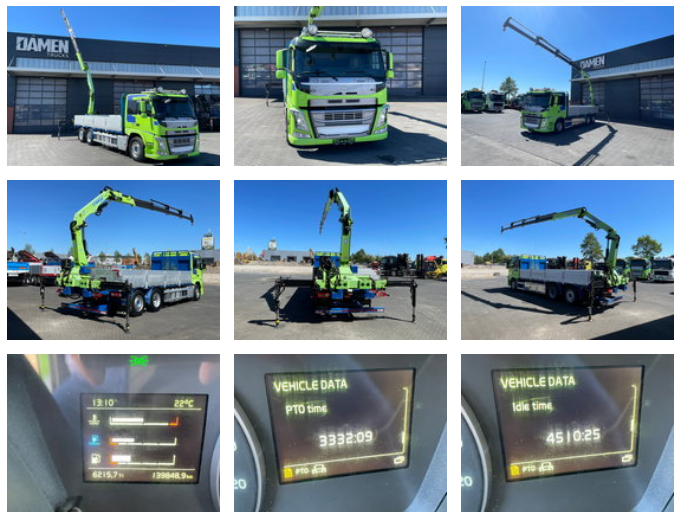

Volvo FM FM 500 Effer 145.2/2S

General features

Brand	Volvo
Model	FM
Subcategory	Crane truck
Odometer reading	139.000km
Construction year	2007
Date of first registration	24-04-2017
Condition	Used
General condition	Good
Reference	DT-802374
CE marking	Yes

Characteristics

Empty weight	11.795kg
Load capacity	16.206kg
GVW	28.000kg

Volvo FM FM 500 Effer 145.2/2S

Technical specifications

Number of axes	3
Axis configuration	6x2
Transmission	Automatic
Engine output	375kw