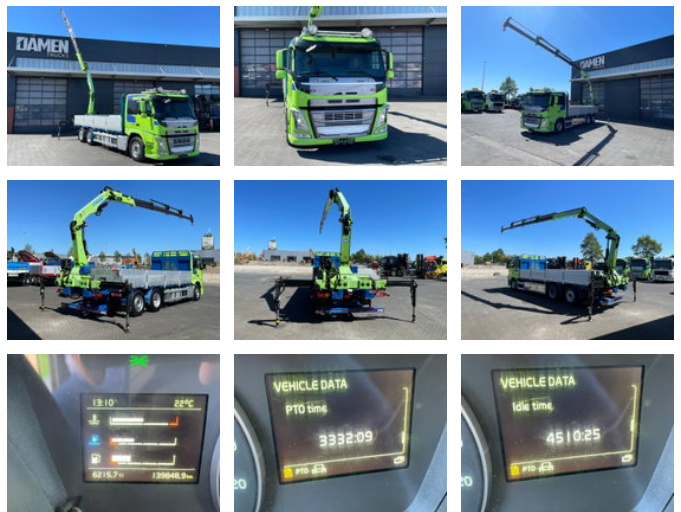

Volvo FM FM 500 Effer 145.2/2S

General characteristics

Brand	Volvo
Model	FM
Subcategory	Crane truck
Meter reading	139.000km
Year of construction	2007
Date of first registration	24-04-2017
Condition	Used
General state	Good
Reference	DT-802374
CE marking	And

Properties

Single weight	11.795kg
Load capacity	16.206kg
GVW	28.000kg

Volvo FM FM 500 Effer 145.2/2S

Technical specifications

Number of axes	3
Axis configuration	6x2
Transmission	Automatic
Assets	375kw

Accessories