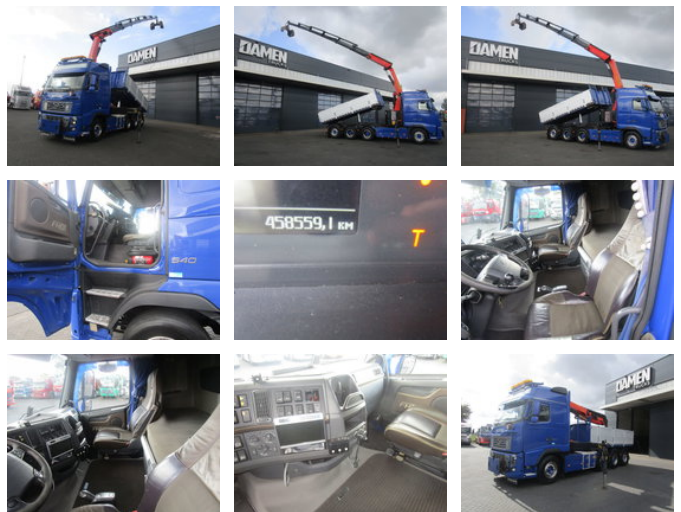

Volvo FH 16.540 8x4 Kipper + Palfinger PK 27002-SH E Kraan

General characteristics

Brand	Volvo
Subcategory	Tipper
Meter reading	458.000km
Year of construction	2011
Date of first registration	08-07-2011
Colour	Blue
Condition	Used
General state	Very good
Fuel	Diesel
Emission class	Euro 5
Reference	DT - 710481

Properties

Single weight	19.275kg
Load capacity	18.225kg
GVW	37.500kg
Cabin	Sleeping cabin

Volvo FH 16.540 8x4 Kipper + Palfinger PK 27002-SH E Kraan

Technical specifications

Number of axes	4
Axis configuration	8x4
Transmission	Automatic

Accessories

- PTO
- Visor
- Air conditioning
- Central lubrication
- Cruise control
- Electrically operated windows
- Radio/CD player
- Speed limiter
- Coupling
- Heavy duty engine brake
- Sleeper cab
- Electrically adjustable door mirrors
- Low-noise
- Toolbox
- Navigation system
- Vehicle heater
- Aluminium fuel tank
- Xenon lighting
- Reversing camera
- Air suspension