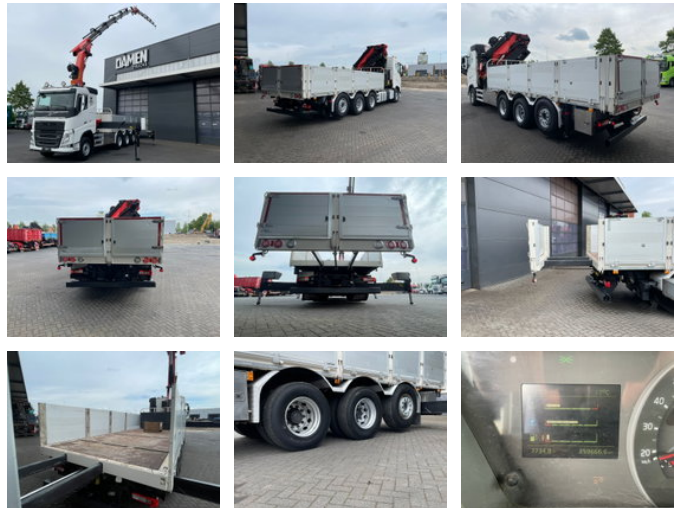

Volvo FH 13.540 FH 13 540 8x4 Tridem Palfinger PK 53002-SH E + JIB PJ 125 E

General features

Brand	Volvo
Model	FH 13.540
Subcategory	Crane truck
Odometer reading	259.000km
Date of first registration	24-01-2017
Condition	Used
General condition	Good
Fuel	Diesel
Emission class	Euro 6
Reference	DT-797654

Characteristics

Empty weight	21.100kg
Load capacity	15.900kg
GVW	37.000kg

Volvo FH 13.540 FH 13 540 8x4 Tridem Palfinger PK 53002-SH E + JIB PJ 125 E

Technical specifications

Number of axes	4
Axis configuration	8x4
Transmission	Automatic
Engine output	405