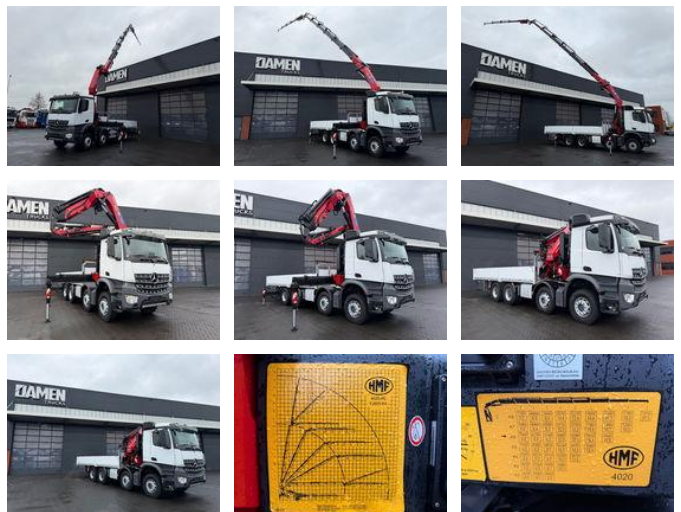

# Mercedes-Benz AROCS 4142 8x4 HMF 4020 K6 + JIB FJ 600-K4

## General features

Brand	Mercedes-Benz
Subcategory	Crane truck
Odometer reading	11.000km
Construction year	2023
Date of first registration	11-12-2023
Hourmeter reading	750
Condition	Used
General condition	Very good
Fuel	Diesel
Emission class	Euro 6
Reference	DT-588595
CE marking	Yes

## Characteristics

Empty weight	21.000kg
Load capacity	10.925kg
GVW	32.000kg

## Technical specifications

Number of axes	4
Axis configuration	8x4
Transmission	Automatic
Engine output	310kw