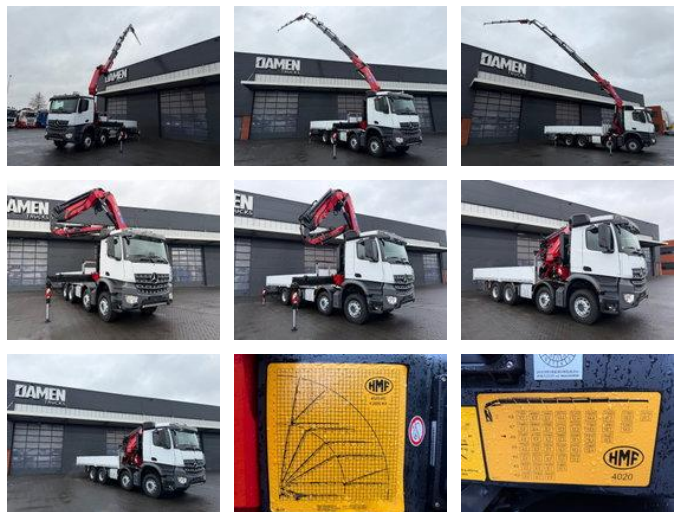

# Mercedes-Benz AROCS 4142 8x4 HMF 4020 K6 + JIB FJ 600-K4

## General characteristics

Brand	Mercedes-Benz
Subcategory	Crane truck
Meter reading	11.000km
Year of construction	2023
Date of first registration	11-12-2023
Hours displayed	750
Condition	Used
General state	Very good
Fuel	Diesel
Emission class	Euro 6
Reference	DT-588595
CE marking	And

## Properties

Single weight	21.000kg
Load capacity	10.925kg
GVW	32.000kg